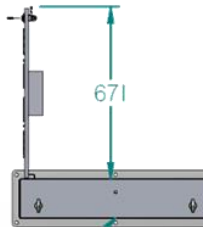

# Cortina460

Outdoor Totem for Digital Signage

All dimensions are expressed in millimeters (mm)