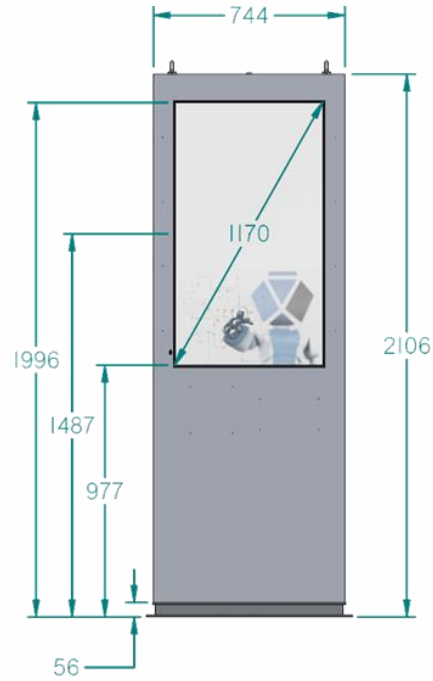

# Cortina460

Outdoor Totem for Digital Signage

All dimensions are expressed in millimeters (mm)