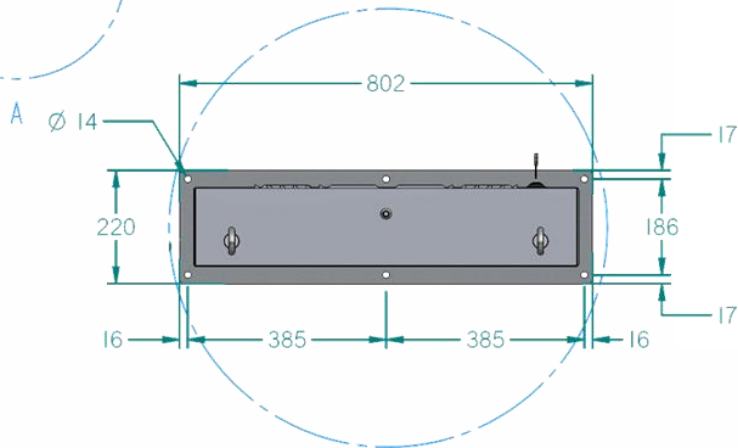

# Cortina460

Outdoor Totem for Digital Signage

All dimensions are expressed in millimeters (mm)