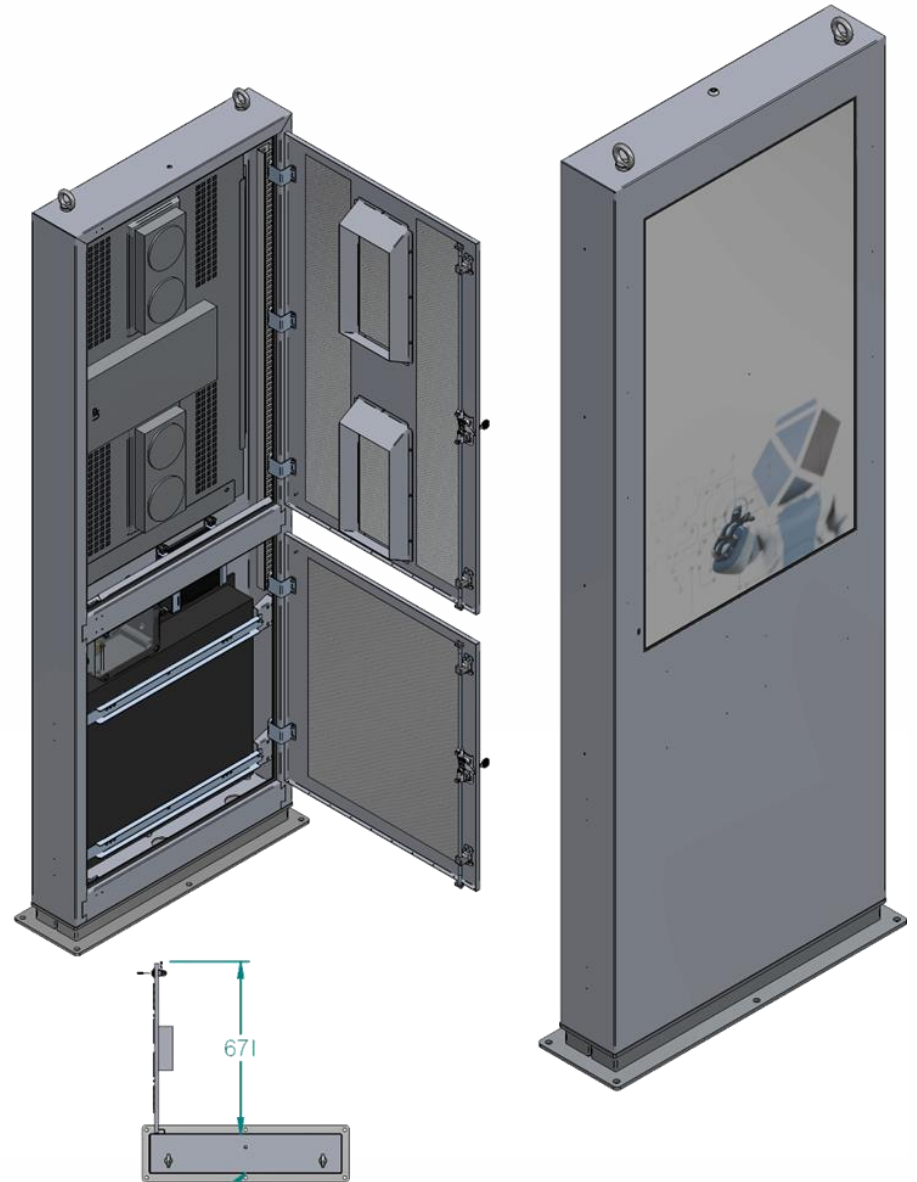

Cortina460

Outdoor Totem for Digital Signage

All dimensions are expressed in millimeters (mm)