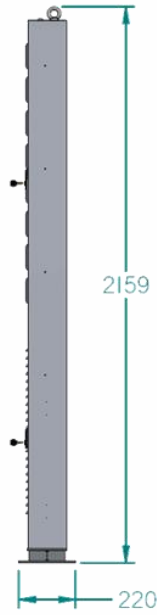

Cortina460

Outdoor Totem for Digital Signage

All dimensions are expressed in millimeters (mm)