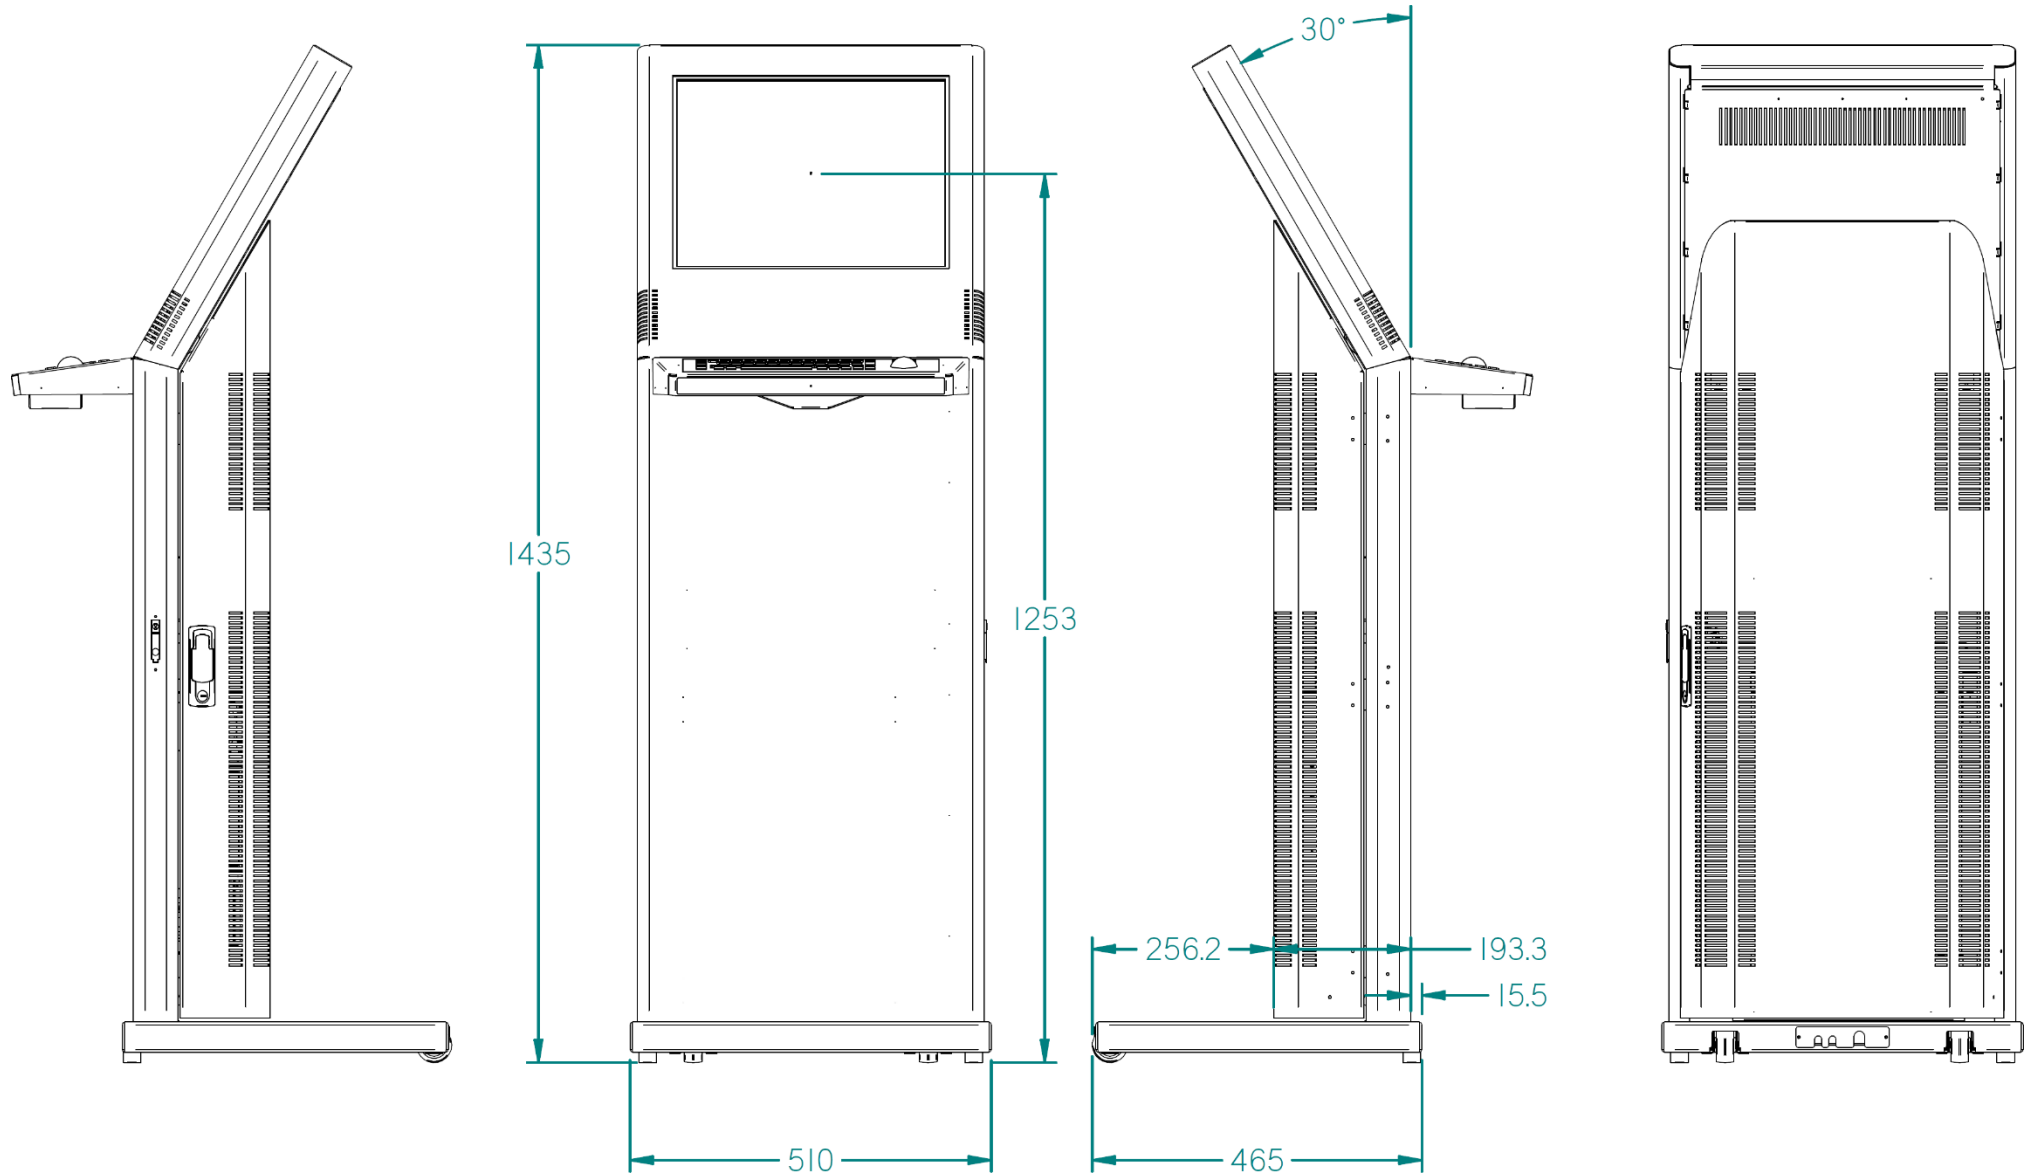

<b>Mechanical features</b>	<b>Colour</b>	Standard: Gray metallic wrinkled (66024 IN) Optional: Different colors on request, subject to availability and minimum purchase quantity is required.
	<b>L x H x D</b>	510mm x 1435mm x 465mm (without keyboard) 510mm x 1435mm x 637mm (with keyboard)
<b>Environment</b>	<b>Weight</b>	Estimated 55Kg for medium configuration
	<b>Operating temp</b>	From + 5°C to + 35°C
	<b>Non operating temp.</b>	From -30°C to +70°C
<b>Certifications</b>	<b>RH</b>	95% @ 30°C non cond.
	<b>Reference Marks</b>	CE, RoHS
<b>Company cert.</b>	<b>Directive</b>	Built according to EU Directive 2014/30/EU(EMCD), 2014/35/EU(LVD) or 2014/53/UE (RED) for WiFi equipped product. & 2011/65/EU(RoHS)
	<b>Reference std.</b>	UNI EN ISO 9001
<b>Ordering code</b>	<b>Optional</b>	
	<b>CNTOTEM19P-H-17-02A</b>	Totem "Torino194", LCD 19" TOUCH, H110, Gray
	<b>EKIT-17-000007</b>	4 point touchscreen base on IR tech.
	<b>EKIT-17-000010</b>	2 x 10W internal speakers kit for Totem "Torino19X"
	<b>EKIT-IND-WIFI-005A</b>	Kit WiFi SLTP01, 802.11 b/g/n, 150Mbps
	<b>EKIT-TOTEM-ACC-0011</b>	Kiosk keyboard kit : 66 keys, IP65, vandal proof, IT layout, w/o ctrl-alt-del keys
	<b>EKIT-TOTEM-ACC-0012</b>	Kiosk keyboard kit : 66 keys, IP65, vandal proof, IT layout, with ctrl-alt-del keys
	<b>EKIT-TOTEM-ACC-0014</b>	Shelf (w/o keyboard) kit for Totem "Torino19X"
	<b>EKIT-TOTEM-ACC-0017A</b>	Shelf with 1D/2D barcode reader
	<b>Doc. code</b>	ZST-4292-00000031-00

# Torino194

Digital Signage indoor kiosk

All dimensions are expressed in millimeters (mm)