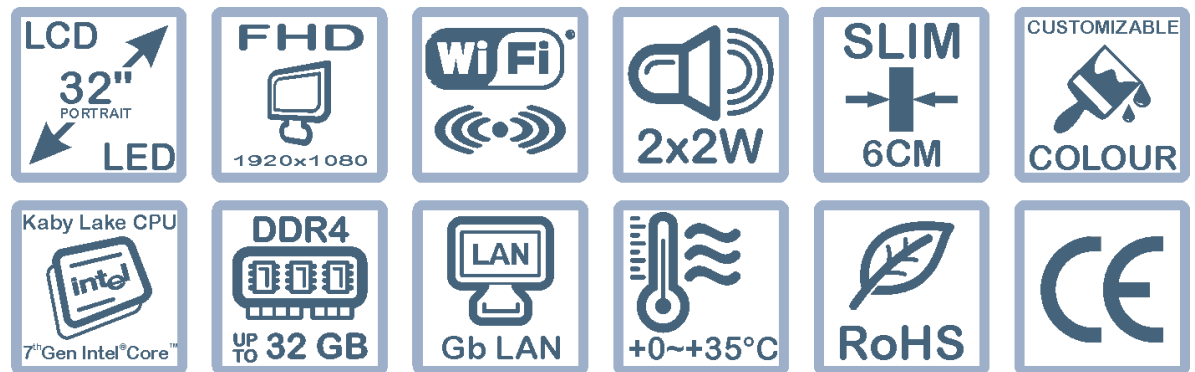

Venezia320

Digital Signage indoor kiosk

- ✓ Elegant and not bulky thanks to a very thin design
- ✓ Large portrait 32" LCD display with LED backlight
- ✓ Solid painted steel structure
- ✓ Integrated speakers
- ✓ LAN & WiFi connectivity
- ✓ High processing capacity thanks to Intel® Core™ processors

Mechanical features	Colour	Standard: Black wrinkled (RAL 9005) Optional: Different colors on request, subject to availability and minimum purchase quantity is required.
	L x H x D	548mm x 1710mm x 345mm
	Weight	Estimated 50Kg for medium configuration
Environment	Operating temp	From + 5°C to + 35°C
	Non operating temp.	From -30°C to +70°C
	RH	95% @ 30°C non cond.
Certifications	Reference Marks	CE, RoHS
	Directive	Built according to EU Directive 2014/30/EU(EMCD), 2014/35/EU(LVD) or 2014/53/UE (RED) for WiFi equipped product. & 2011/65/EU(RoHS)
Company certifications	Reference standards	UNI EN ISO 9001
Ordering code	CNTOTEM32P-B-17-03	Totem "Venezia320", LCD 32", H110, Black RAL9005
Optional	EKIT-17-000009	Internal speakers kit
	EKIT-IND-WIFI-005	Kit WiFi SLTP01, 802.11 b/g/n, 150 Mbps High gain
	Doc. code	ZST-4292-00000024-00