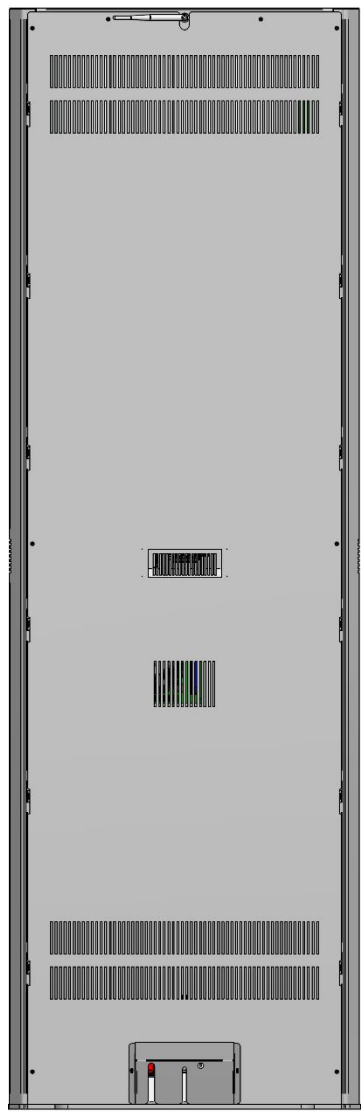

Venezia320

Digital Signage indoor kiosk

All dimensions are expressed in millimeters (mm)