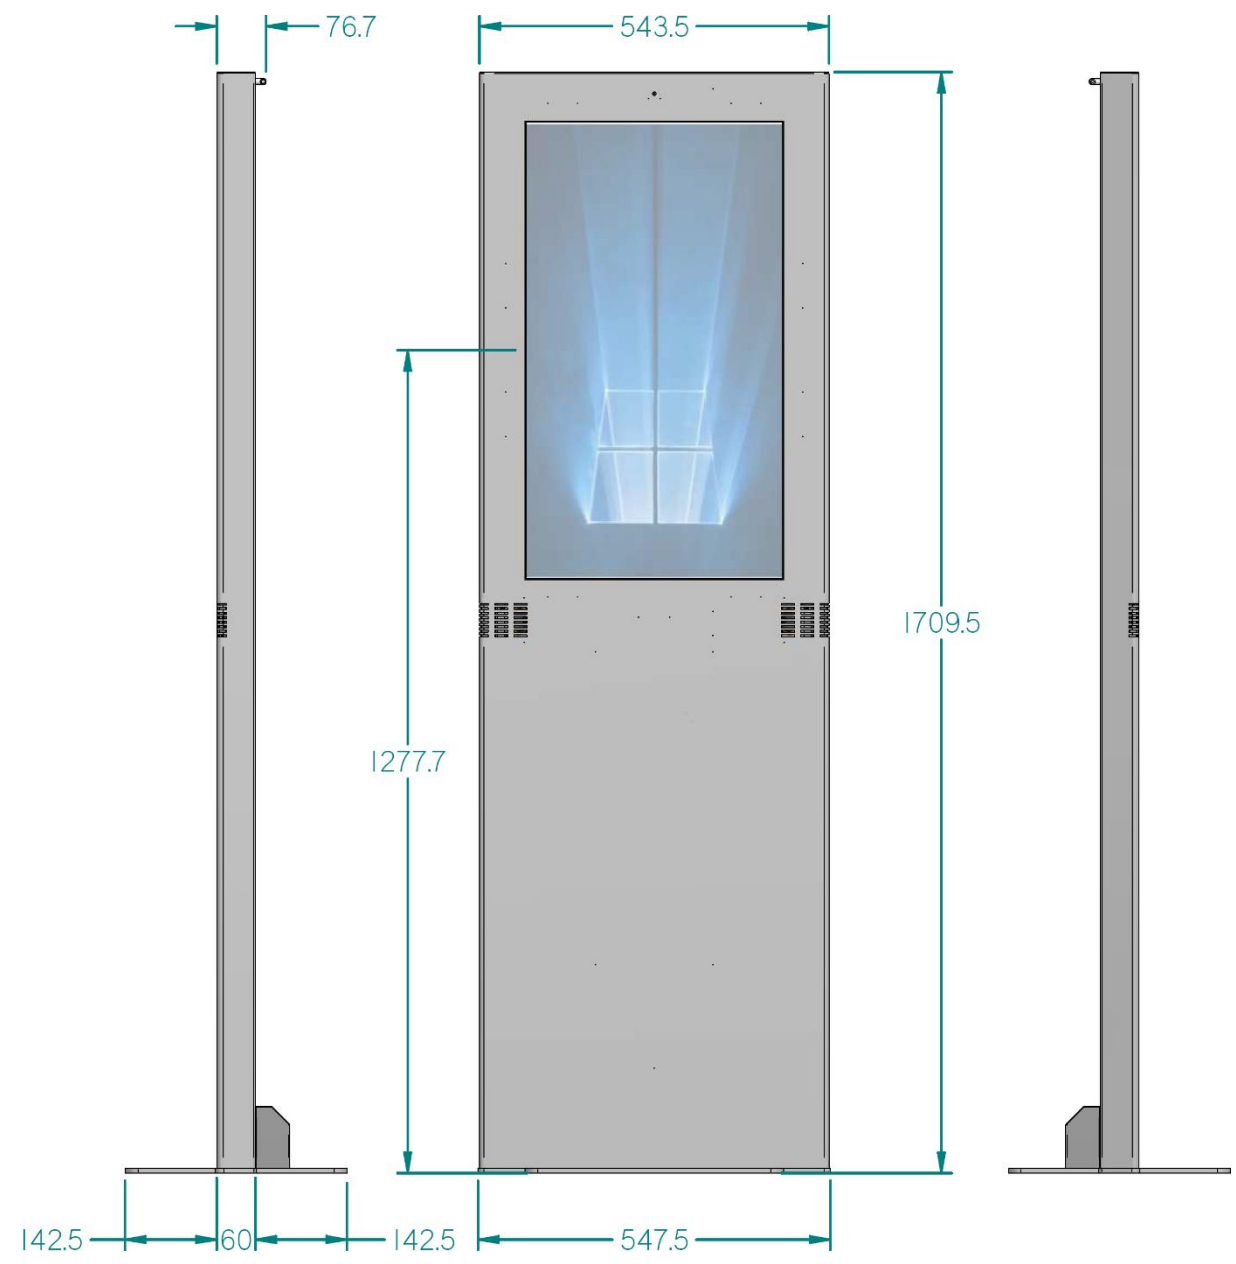

Venezia320

Digital Signage indoor kiosk

- ✓ Elegant and not bulky thanks to a very thin design
- ✓ Large portrait 32" LCD display with LED backlight
- ✓ Solid painted steel structure
- ✓ Integrated speakers
- ✓ LAN & WiFi connectivity
- ✓ High processing capacity thanks to Intel® Core™ processors

Mechanical features	Colour	Standard: Black wrinkled (RAL 9005) Optional: Different colors on request, subject to availability and minimum purchase quantity is required.
	L x H x D	548mm x 1710mm x 345mm
	Weight	Estimated 50Kg for medium configuration
Environment	Operating temp	From + 5°C to + 35°C
	Non operating temp.	From -30°C to +70°C
	RH	95% @ 30°C non cond.
Certifications	Reference Marks	CE, RoHS
	Directive	Built according to EU Directive 2014/30/EU(EMCD), 2014/35/EU(LVD) or 2014/53/UE (RED) for WiFi equipped product. & 2011/65/EU(RoHS)
Company certifications	Reference standards	UNI EN ISO 9001
Ordering code	CNTOTEM32P-B-17-03	Totem "Venezia320", LCD 32", H110, Black RAL9005
Optional	EKIT-17-000009	Internal speakers kit
	EKIT-IND-WIFI-005	Kit WiFi SLTP01, 802.11 b/g/n, 150 Mbps High gain
	Doc. code	ZST-4292-00000024-00

Digital Signage indoor kiosk

All dimensions are expressed in millimeters (mm)