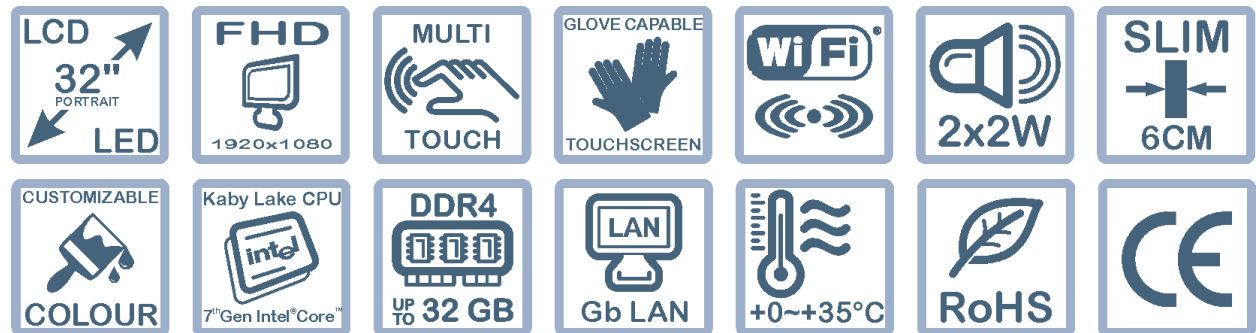

Venezia320

Digital Signage indoor kiosk

- ✓ Elegant and not bulky thanks to a very thin design
- ✓ Large portrait 32" LCD display with LED backlight
- ✓ Glove capable touchscreen, up to 4 touch point
- ✓ Solid painted steel structure
- ✓ Integrated speakers
- ✓ LAN & WiFi connectivity
- ✓ High processing capacity thanks to Intel® Core™ processors