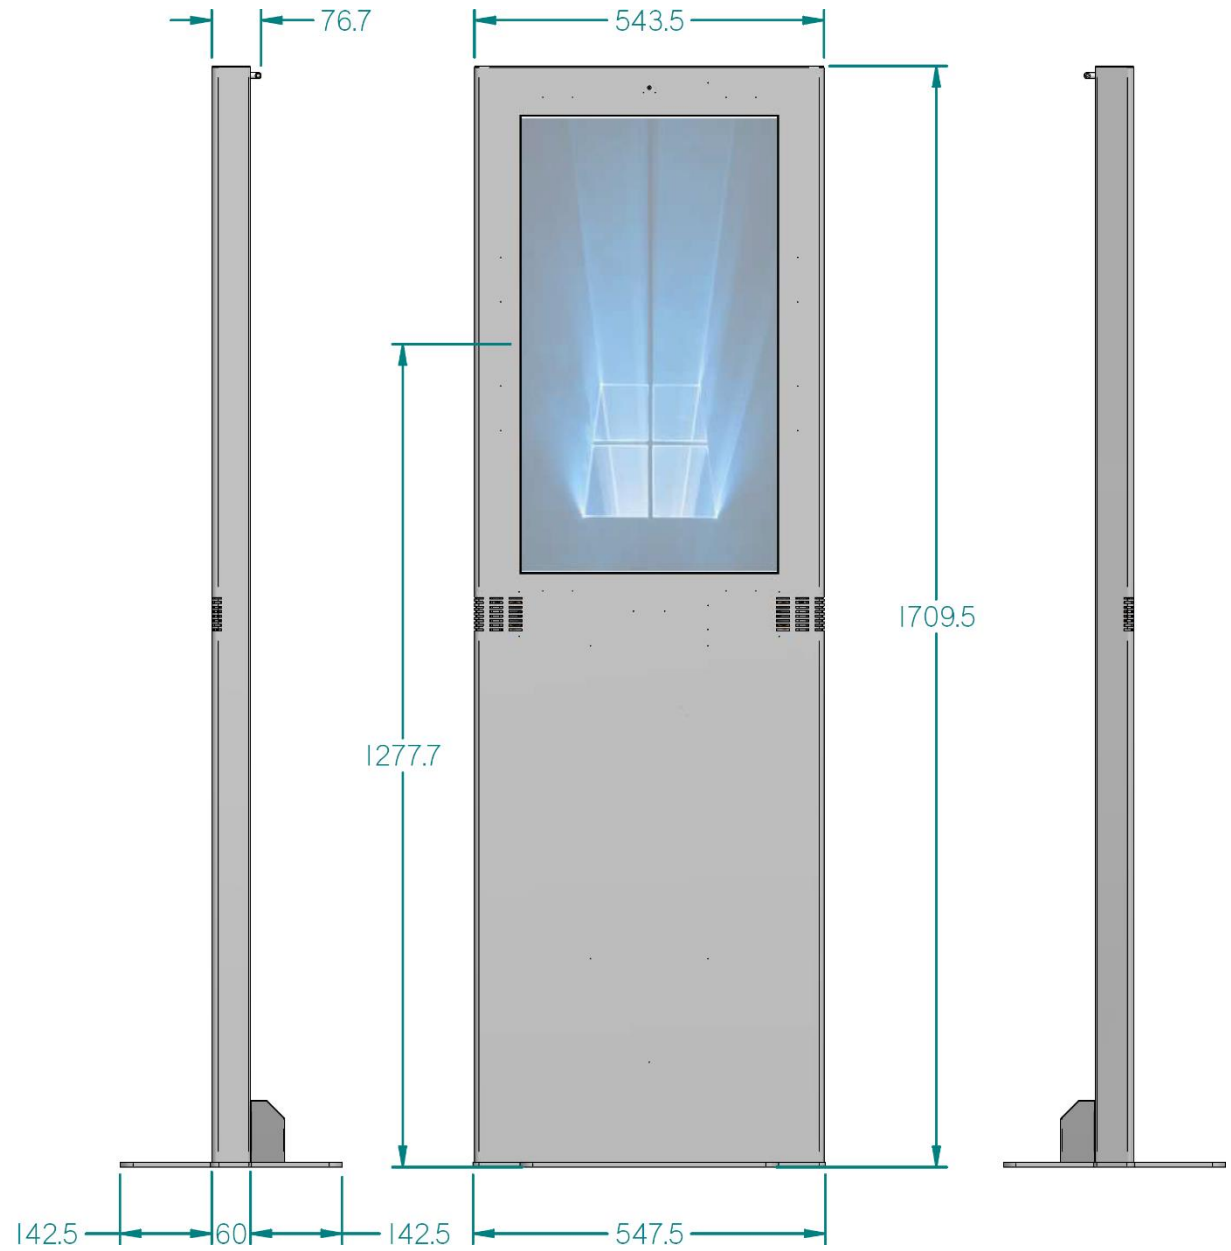

Mechanical features	Colour	Standard: White wrinkled (RAL 9010) Optional: Different colors on request, subject to availability and minimum purchase quantity is required.
	L x H x D	548mm x 1710mm x 345mm
	Weight	Estimated 50Kg for medium configuration
Environment	Operating temp	From + 5°C to + 35°C
	Non operating temp.	From -30°C to +70°C
	RH	95% @ 30°C non cond.
Certifications	Reference Marks	CE, RoHS
	Directive	Built according to EU Directive 2014/30/EU(EMCD), 2014/35/EU(LVD) or 2014/53/UE (RED) for WiFi equipped product. & 2011/65/EU(RoHS)
Company certifications	Reference standards	UNI EN ISO 9001
Ordering code	CNTOTEM32P-B-17-02T	Totem "Venezia320", LCD 32" Touch, H110, White RAL9010
	EKIT-17-000009	Internal speakers kit
	EKIT-IND-WIFI-005	Kit WiFi SLTP01, 802.11 b/g/n, 150 Mbps High gain
Optional	Doc. code	ZST-4292-00000023-00

Digital Signage indoor kiosk

All dimensions are expressed in millimeters (mm)