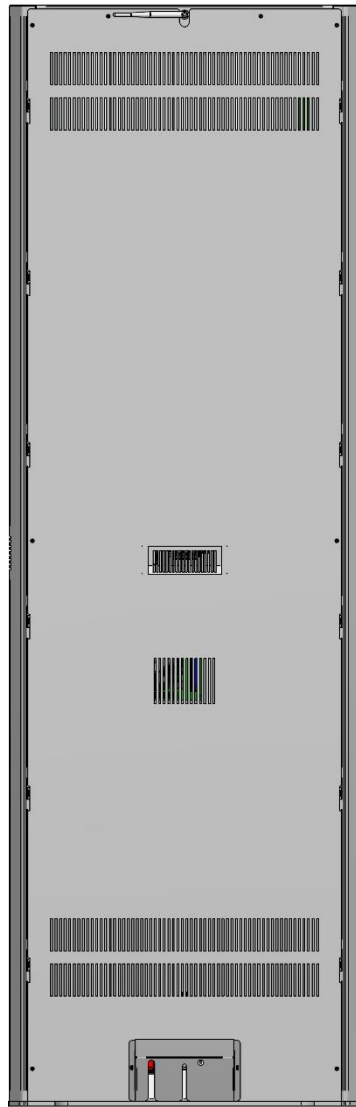

Venezia320

Digital Signage indoor kiosk

All dimensions are expressed in millimeters (mm)