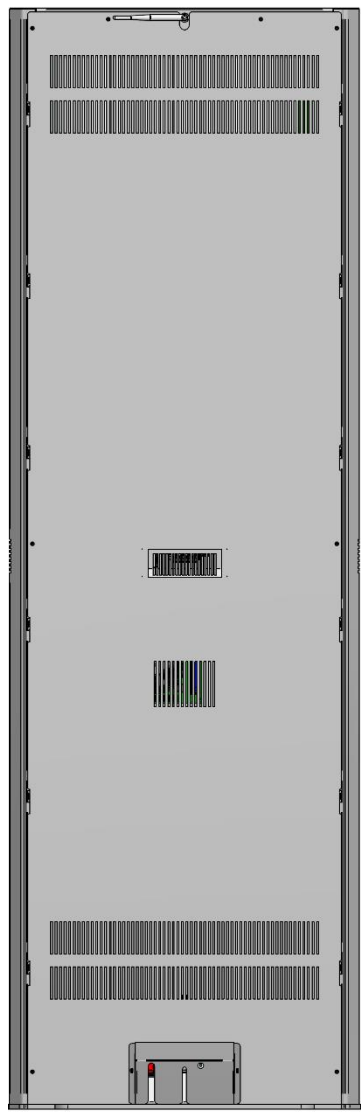

## Venezia320

Digital Signage indoor kiosk

- ✓ Elegant and not bulky thanks to a very thin design
- ✓ Large portrait 32" LCD display with LED backlight
- ✓ Solid painted steel structure
- ✓ Integrated speakers
- ✓ LAN & WiFi connectivity
- ✓ High processing capacity thanks to Intel® Core™ processors

<b>Mechanical features</b>	<b>Colour</b>	Standard: White wrinkled (RAL 9010) Optional: Different colors on request, subject to availability and minimum purchase quantity is required.
	<b>L x H x D</b>	548mm x 1710mm x 345mm
	<b>Weight</b>	Estimated 50Kg for medium configuration
<b>Environment</b>	<b>Operating temp</b>	From + 5°C to + 35°C
	<b>Non operating temp.</b>	From -30°C to +70°C
	<b>RH</b>	95% @ 30°C non cond.
<b>Certifications</b>	<b>Reference Marks</b>	CE, RoHS
	<b>Directive</b>	Built according to EU Directive 2014/30/EU(EMCD), 2014/35/EU(LVD) or 2014/53/UE (RED) for WiFi equipped product. & 2011/65/EU(RoHS)
<b>Company certifications</b>	<b>Reference standards</b>	UNI EN ISO 9001
<b>Ordering code</b>	<b>CNTOTEM32P-B-17-02</b>	Totem "Venezia320", LCD 32", H110, White RAL9010
<b>Optional</b>	<b>EKIT-17-000009</b>	Internal speakers kit
	<b>EKIT-IND-WIFI-005</b>	Kit WiFi SLTP01, 802.11 b/g/n, 150 Mbps High gain
	<b>Doc. code</b>	ZST-4292-00000022-00

# Venezia320

Digital Signage indoor kiosk

All dimensions are expressed in millimeters (mm)