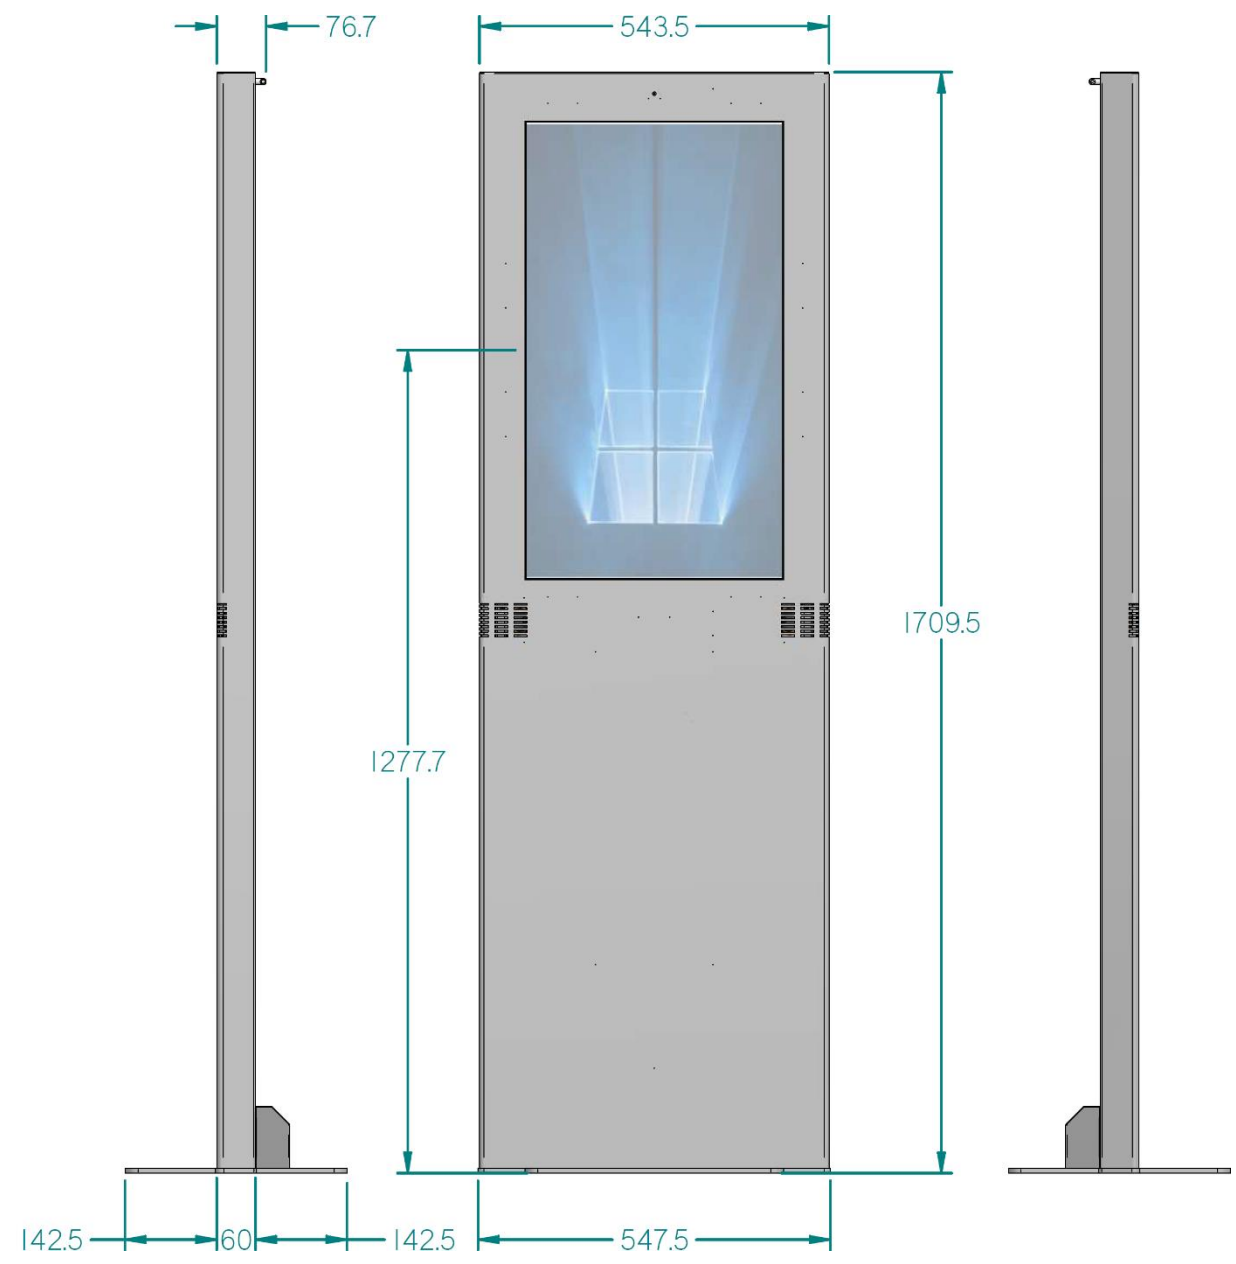

## Venezia320

Digital Signage indoor kiosk

- ✓ Elegant and not bulky thanks to a very thin design
- ✓ Large portrait 32" LCD display with LED backlight
- ✓ Solid painted steel structure
- ✓ Integrated speakers
- ✓ LAN & WiFi connectivity
- ✓ High processing capacity thanks to Intel® Core™ processors

<b>Mechanical features</b>	<b>Colour</b>	Standard: White wrinkled (RAL 9010) Optional: Different colors on request, subject to availability and minimum purchase quantity is required.
	<b>L x H x D</b>	548mm x 1710mm x 345mm
	<b>Weight</b>	Estimated 50Kg for medium configuration
<b>Environment</b>	<b>Operating temp</b>	From + 5°C to + 35°C
	<b>Non operating temp.</b>	From -30°C to +70°C
	<b>RH</b>	95% @ 30°C non cond.
<b>Certifications</b>	<b>Reference Marks</b>	CE, RoHS
	<b>Directive</b>	Built according to EU Directive 2014/30/EU(EMCD), 2014/35/EU(LVD) or 2014/53/UE (RED) for WiFi equipped product. & 2011/65/EU(RoHS)
<b>Company certifications</b>	<b>Reference standards</b>	UNI EN ISO 9001
<b>Ordering code</b>	<b>CNTOTEM32P-B-17-02</b>	Totem "Venezia320", LCD 32", H110, White RAL9010
<b>Optional</b>	<b>EKIT-17-000009</b>	Internal speakers kit
	<b>EKIT-IND-WIFI-005</b>	Kit WiFi SLTP01, 802.11 b/g/n, 150 Mbps High gain
	<b>Doc. code</b>	ZST-4292-00000022-00

# Venezia320

Digital Signage indoor kiosk

All dimensions are expressed in millimeters (mm)