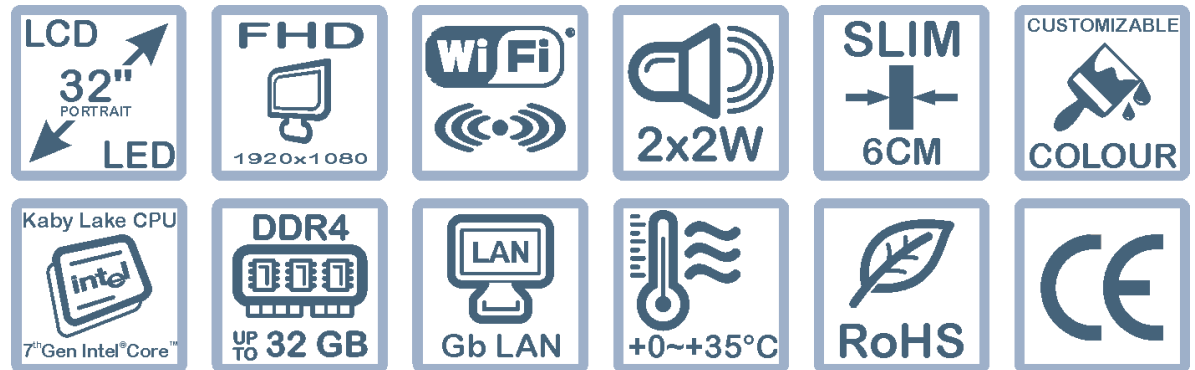

## Venezia320

Digital Signage indoor kiosk

- ✓ Elegant and not bulky thanks to a very thin design
- ✓ Large portrait 32" LCD display with LED backlight
- ✓ Solid painted steel structure
- ✓ Integrated speakers
- ✓ LAN & WiFi connectivity
- ✓ High processing capacity thanks to Intel® Core™ processors