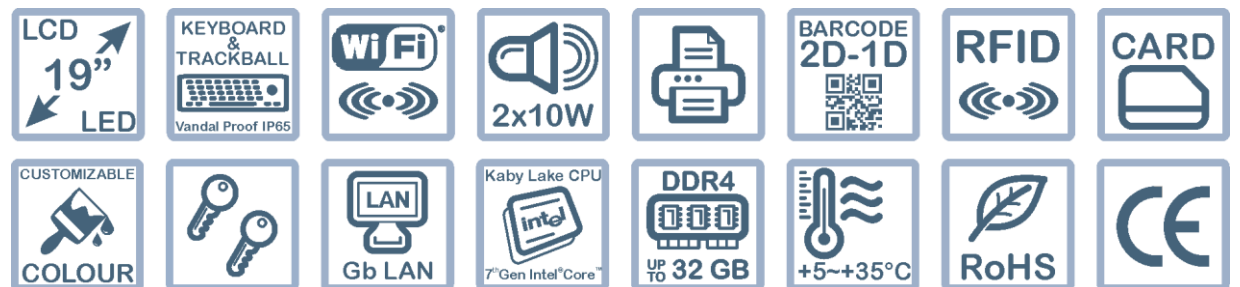

Torino194

Digital Signage indoor kiosk

- ✓ Large 19" LCD display with LED backlight
- ✓ Solid painted steel structure
- ✓ 80mm thermal printer
- ✓ Vandal proof keyboard
- ✓ Integrated speakers
- ✓ LAN & WiFi connectivity
- ✓ High processing capacity thanks to Intel® Core™ processors