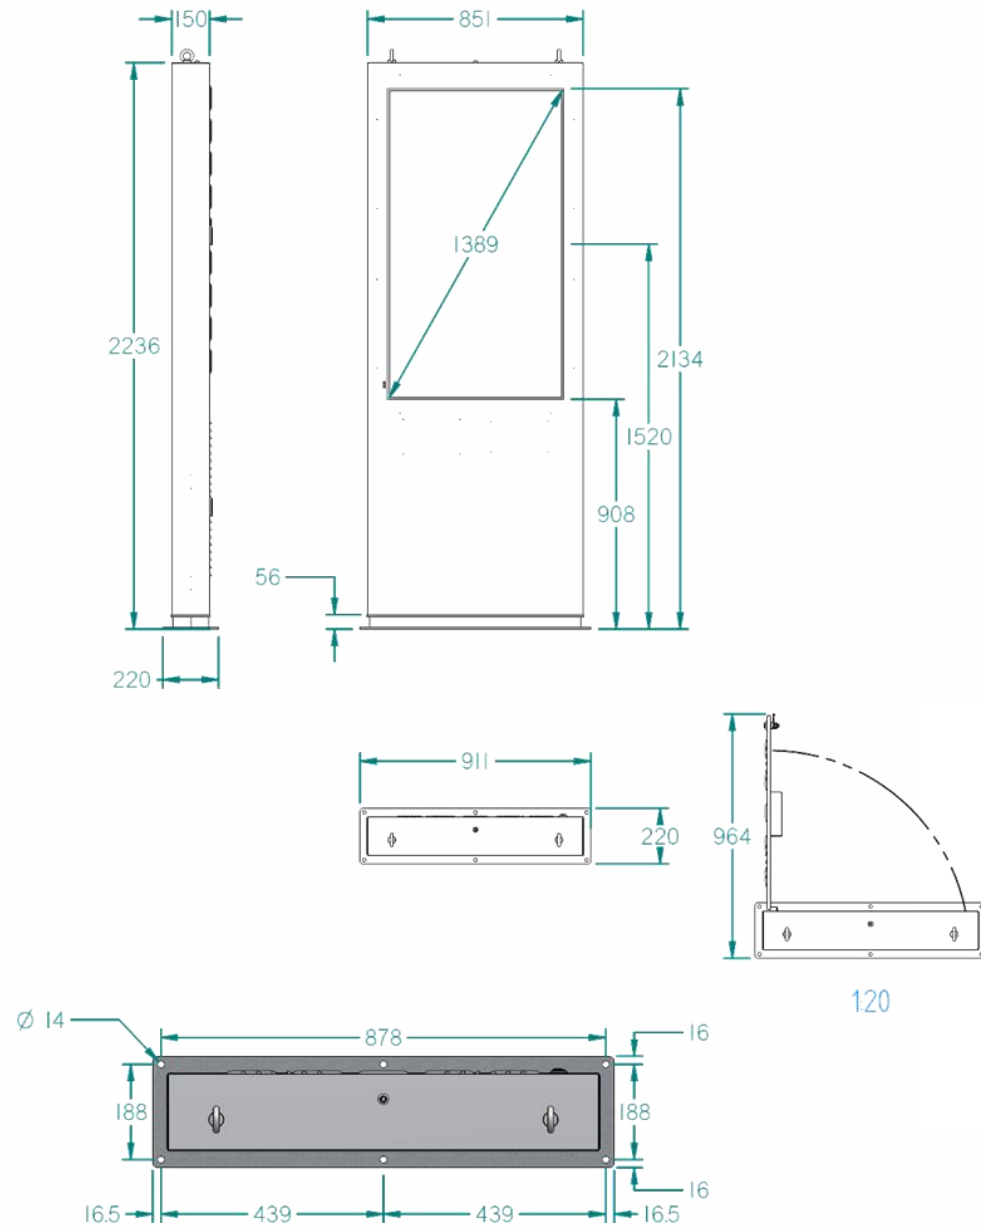

Power	Input voltage	AC 240 V~ (+/- 10%) 60Hz
	Power consumption	850W Max 290W Medium
Mechanical	L x H x D	911mm x 2236mm x 220mm
	Weight	148KG (estimated for medium configuration)
	Colour	Standard colour : See ordering code. Custom colour : On request.
	Service	Rear doors. Protected by key lock.
Environment	Operating temp.	From -30°C to +50°C
	Non operating temp.	From -20°C to +60°C
	RH	From 10% to 80%
	IP degree	IP56
Product Certification	Reference marks	CE, RoHS
	Direttive	
Company Certification	Reference marks	UNI EN ISO 9001
Datasheet	Doc. Ref.	ZST-4292-00000014-00
Ordering code	CNTOTEM-OUTD-17-03	Totem OUTDOOR "Cortina550", INOX, LCD 55", INTEL i3, Matte gray RAL9006
Option	KDIC48A-ACC-01	Mechanical foundation base
	EKIT-TOTEM-ACC-0042	3G/4G router
	Touchscreen	TBD – Only on request

Outdoor Totem for Digital Signage

All dimensions are expressed in millimeters (mm)