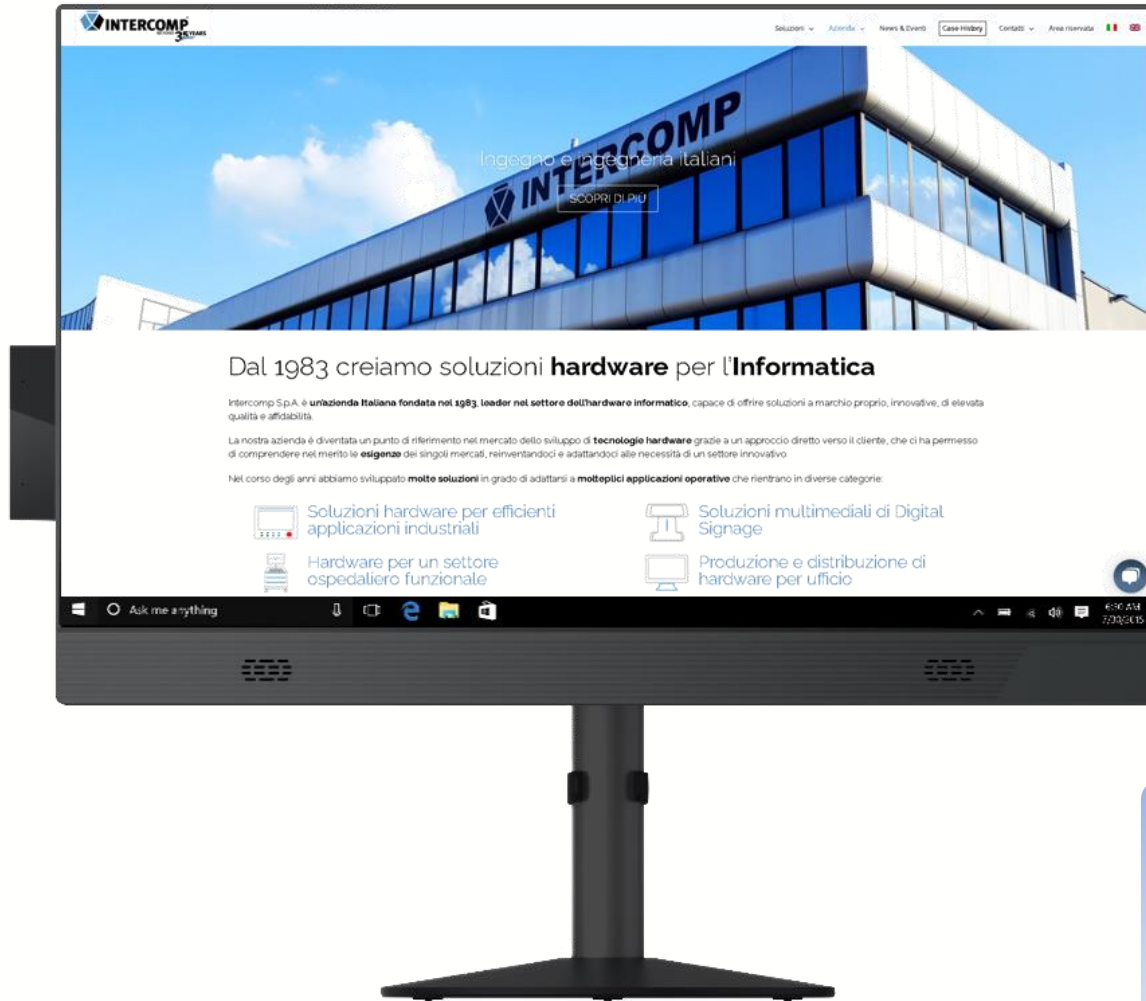

Product overview

Intercomp S.p.A.

Via della Scienza 27, 37139, Verona, Italia
Tel +39 045-8378411 Fax +39 045-8510539
www.intercomp.it intercomp@intercomp.it

The product may differ from the images shown. All registered names and trademarks are legitimate owners. All features and specifications can be changed without prior notice.
Last update 02/02/2021